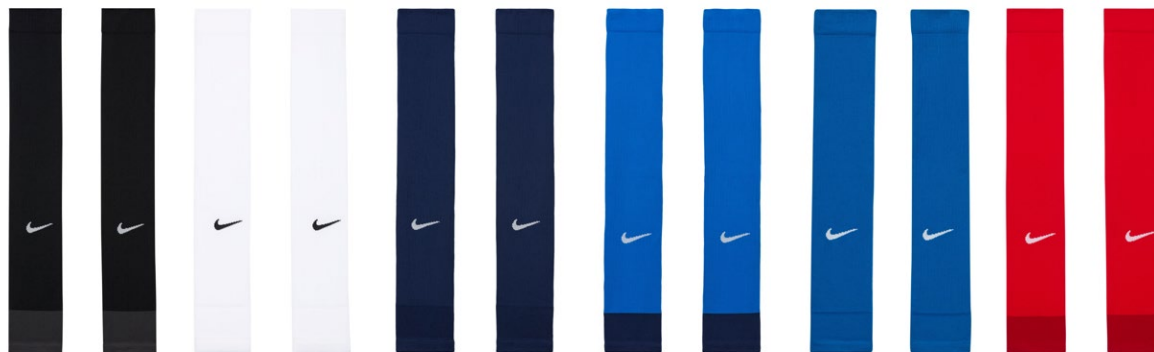

NIKE STRIKE DRI-FIT SOCCER SLEEVE
FQ8282 $12.00

SIZES: S/M, L/XL
FABRIC: 94% polyester/6% spandex.

Stay dry and comfortable while you're on the pitch. Made with sweat-wicking material that does just that, the Nike Strike Soccer Sleeve also fits comfortably over your shin guard so you can show off your soccer fandom while you play. Nike Dri-FIT technology moves sweat away from your skin for quicker evaporation, helping you stay dry and comfortable. Stretch design fits comfortably over your shin guard.

010 Black/Anthracite/White	100 White/Black	410 Midnight Navy/White
463 Royal Blue/Midnight Navy/White	477 Team Royal/White	657 University Red/Gym Red/White