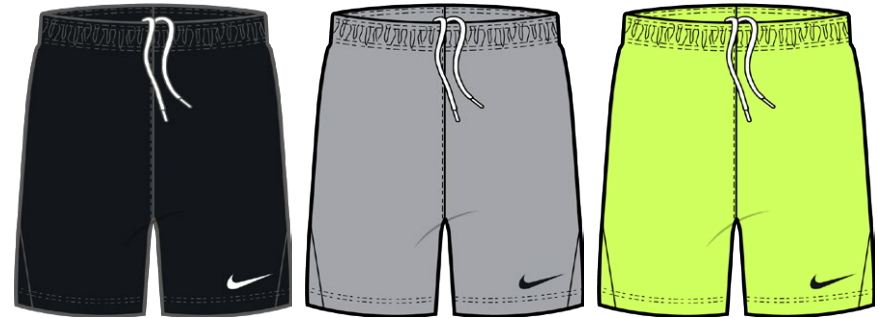

**WOMENS NIKE DRY PARK III SHORT NB
BV6862 $20.00**

SIZES: XS, S, M, L, XL **FABRIC:** 100% polyester.
OFFER DATE: 04/01/20 **END DATE:** 12/31/25

Dri-FIT angled side seam short (slim fit) with soft hand feel updated fit for better mobility/comfort.
Hip width: 19.7" (size medium), Inseam length: 3.4" (all sizes).

010 Black/White/(White)   **012** Wolf Grey/Black/(Black)   **702** Volt/(Black)