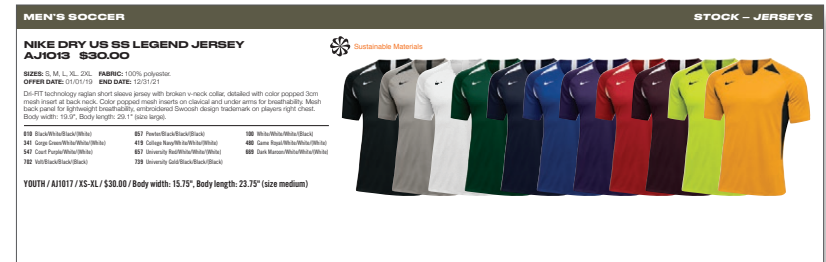

For more information on Nike Sustainability please visit nike.com/sustainability or purpose.nike.com.