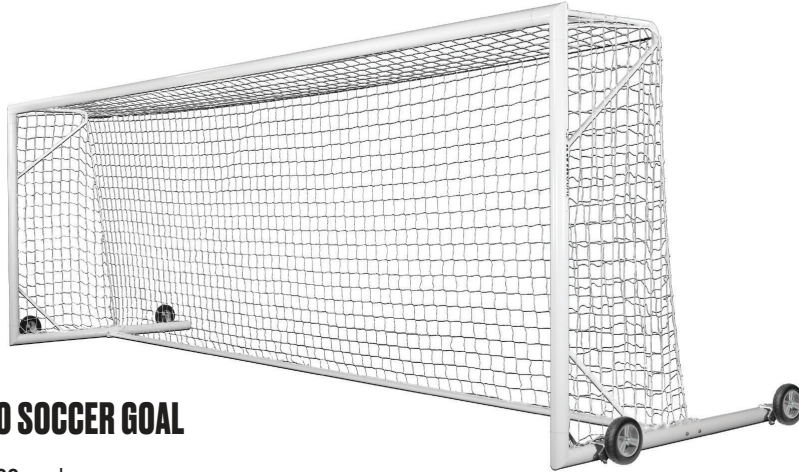

COACHING STICKS

16B10
MSRP \$118.00 per set

EQUIPMENT BAG

5B12
MSRP \$13.50 each

DELUXE SCRIMMAGE VEST

19A1
MSRP \$6.10 each

2024 HIGH SCHOOL ESSENTIALS

FUSION® 120 SOCCER GOAL
2B3906
MSRP \$4,835.00 each

20' MULTI-SPORT BACKSTOP SYSTEM
7E501
MSRP \$6,550.00 each

DELUXE SCRIMMAGE VEST
19A1
MSRP \$6.10 each

TOM® (TRAINING OPPONENT MANNEQUIN)® – 5'10"
16B27
MSRP \$325.00 each

DELUXE EUROPEAN CLUB GOAL
2B3006
MSRP \$2,740.00 each